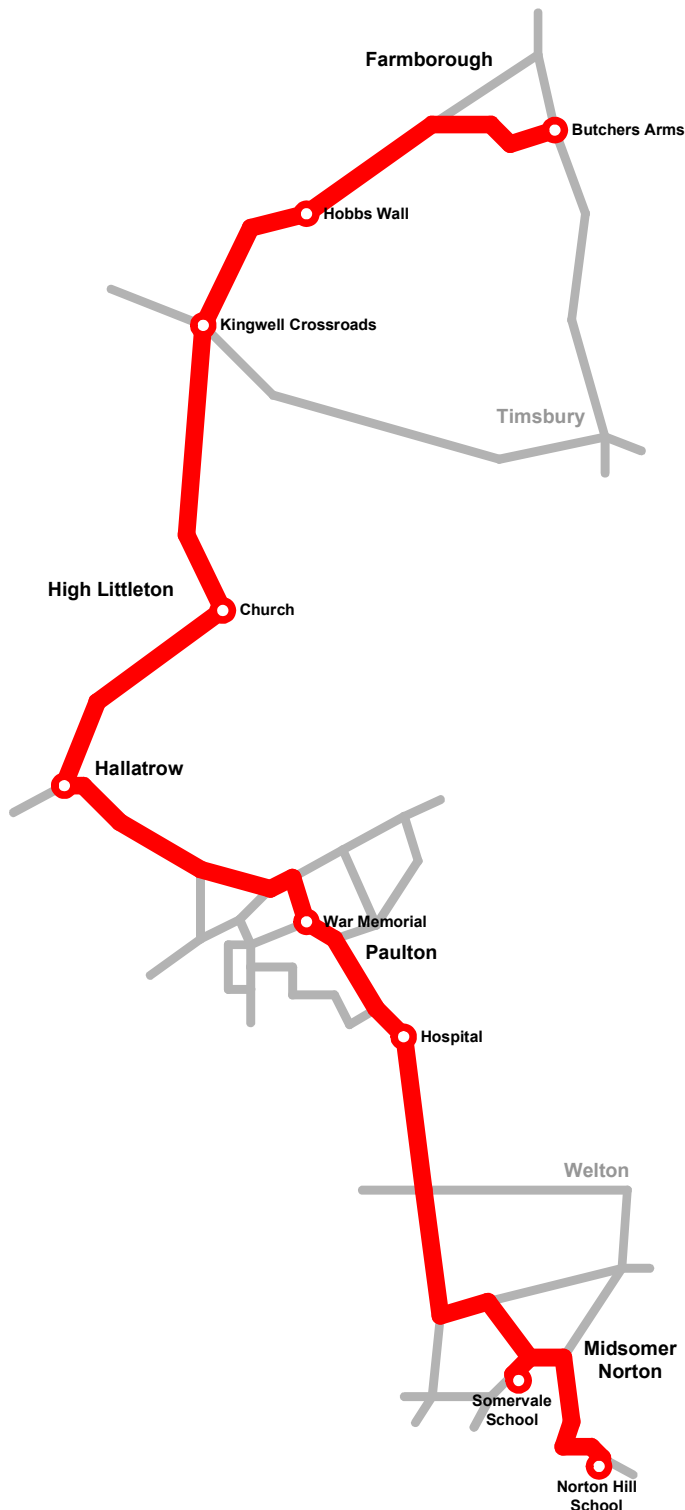

from
September 2019

SOMERBUS

83

New route serving Somervale and Norton Hill Schools

Service 83 operates on Monday to Friday
during school terms

Morning journey

Farmborough, Butchers Arms	07:55
High Littleton, Post Office	08:00
Paulton, War Memorial	08:10
Somervale School	08:22
Midsomer Norton, Town Hall	08:25
Norton Hill School	08:30

Afternoon journey

Norton Hill School	15:30
Midsomer Norton, Town Hall	15:37
Somervale School	15:40
Paulton, Post Office	15:50
High Littleton, Post Office	16:00
Farmborough, Butchers Arms	16:05

All you need to know...