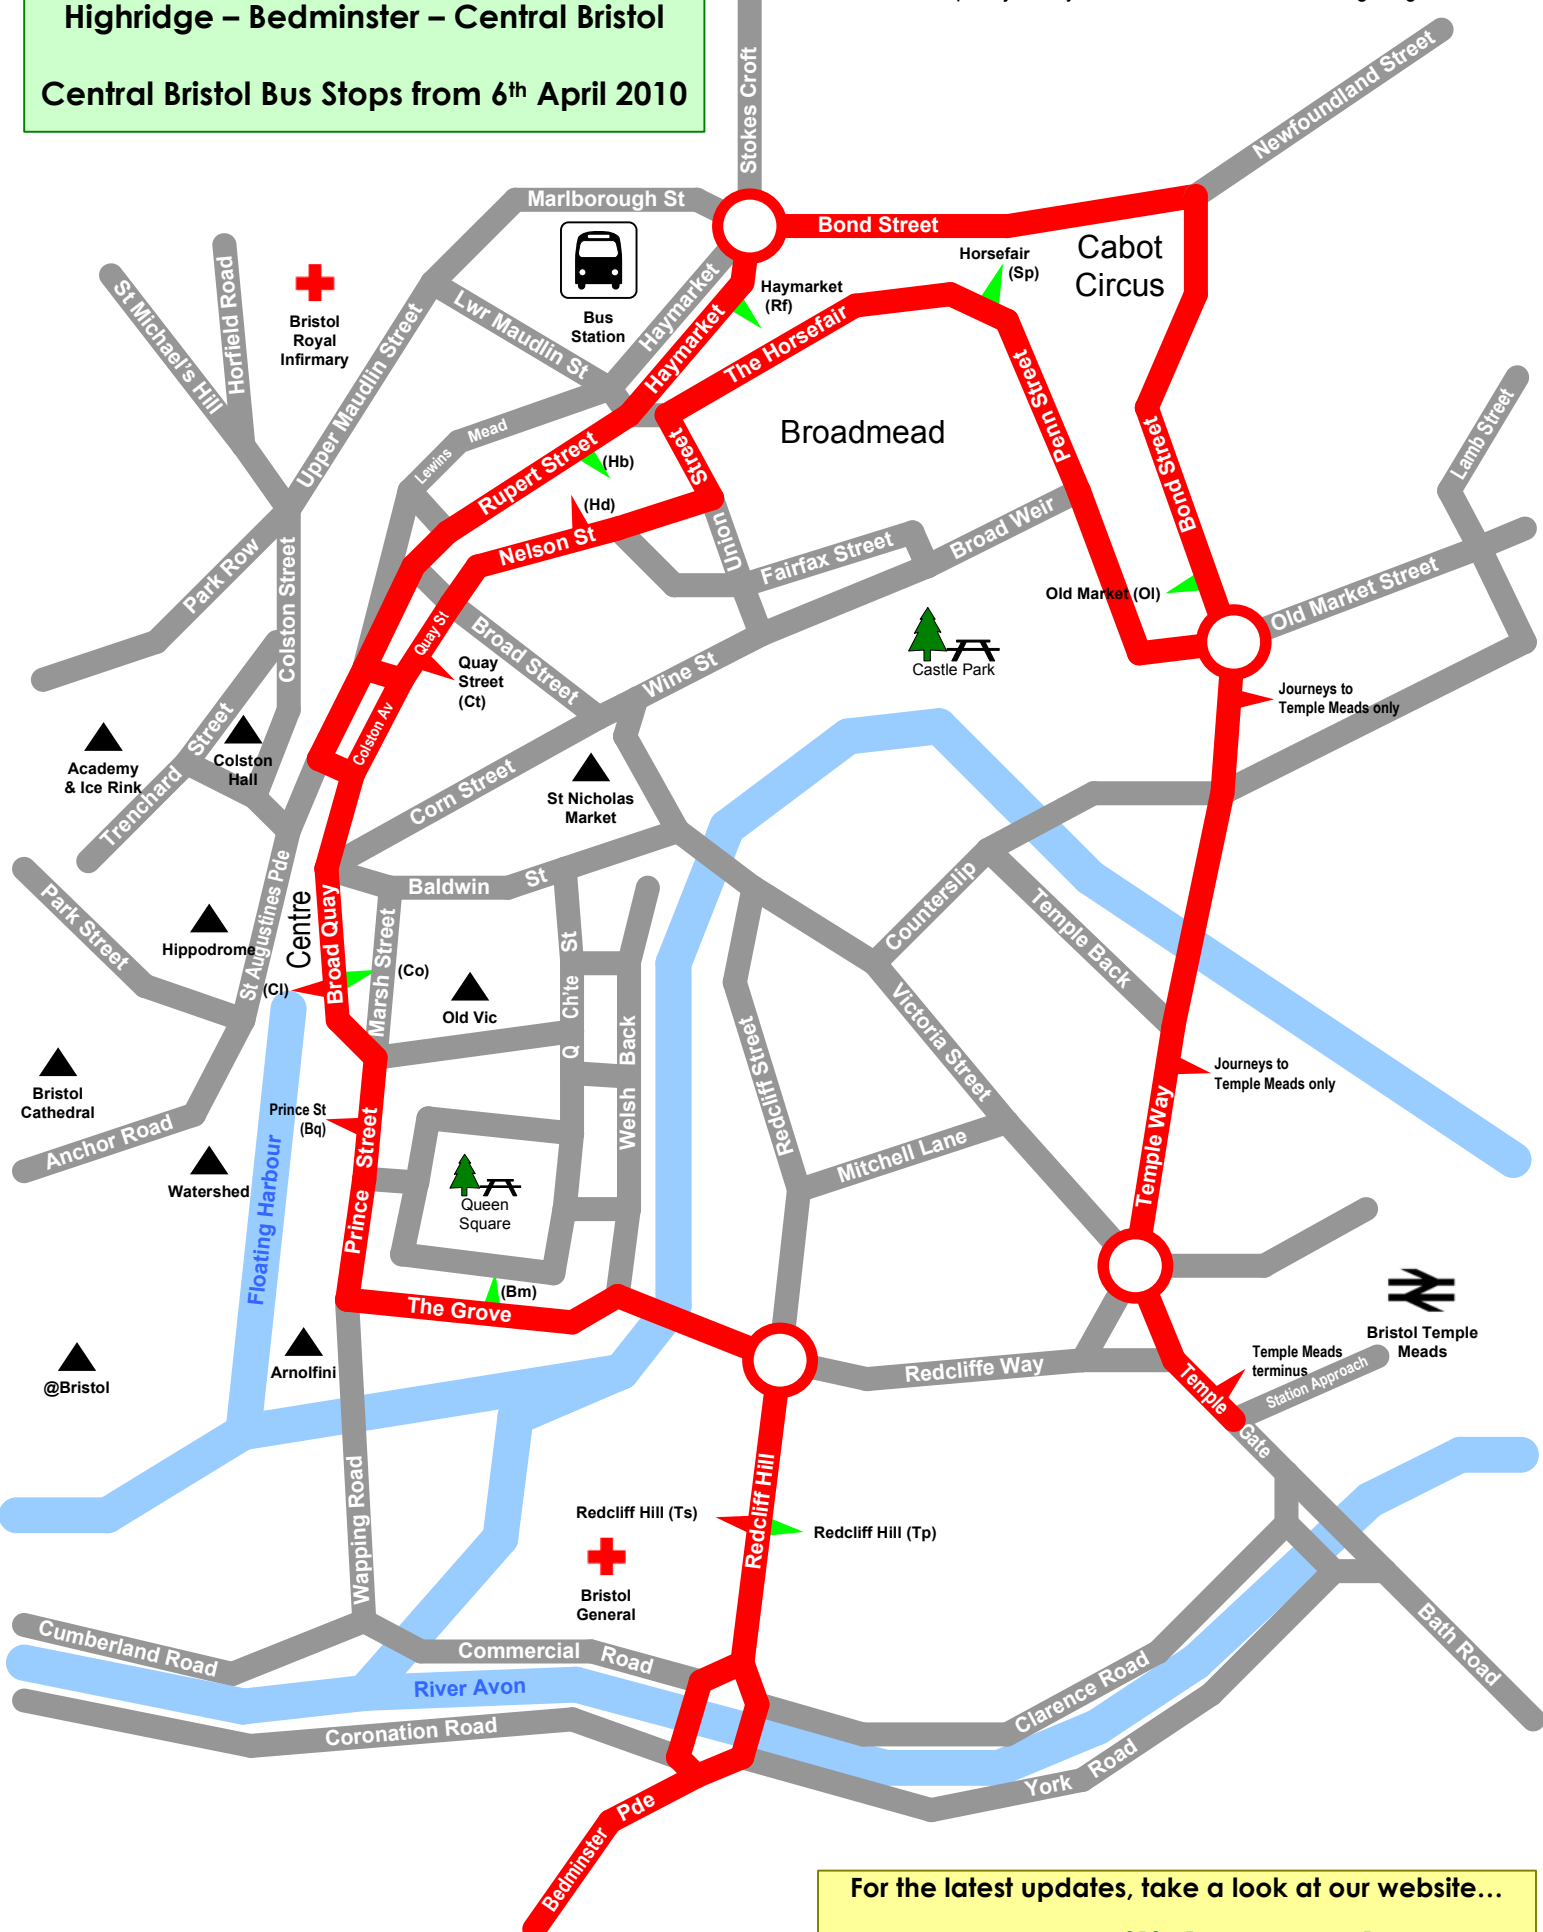

citistar

bus service 52

Highridge – Bedminster – Central Bristol

Central Bristol Bus Stops from 6th April 2010

Service 52 Route
Other Roads
Waterways

- ▶ Stop on journeys towards Broadmead or Temple Meads
- ▶ Stop on journeys towards Bedminster and Highridge